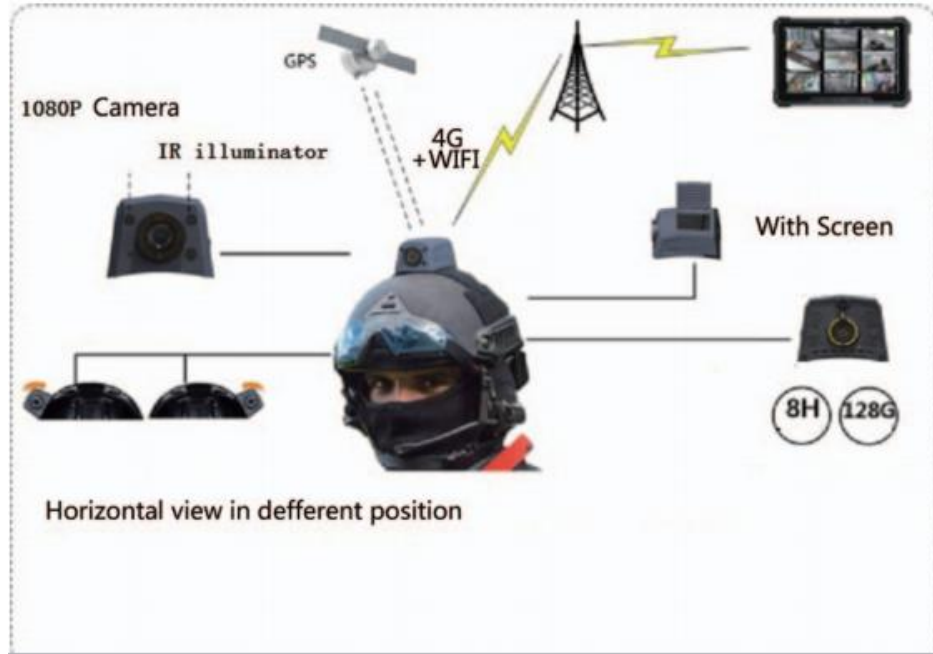

4G Helmet Camera HC 6000

Application :

Helmet Camera HC6000 can be installed on the Fast Helmet and thus it is specially designed for the police , SWAT and future soldier system.

Feature:

1. 1080P transmission by 4G or WIFI
2. GPS
- 3.
4. Storage 128GB, 60 hours videoing
5. Used in day and night (Auto IR illuminator switching on)
6. Quick installation on the helmet by specially designed mount
7. Start encoded videoing after alarming
8. Water proof: IP67
9. Drop proof: 1.5 meters

Specification

1	LCD display	2.0 inch HD screen
2	Computer system	Windows7/Windows8/Windows10
3	lens	>125 °
4	Lens rotating	Yes
5	Photo	JPEG
6	IR illuminator	Auto switching on
7	Video	H. 264 (AVI)
8	Video frame rates	1080P 30 frames/s
9	Video resolution	1920*1080
10	Storage	128GB
11	Dimension	89X60X45mm
13	Battery	3100m Ah
14	Battery life	8 hours, wireless transmission 4 hours
15	Working Temperature	-30--55℃
16	Relative humidity	40%-80%
17	Location	GPS
18	Transmission	4G, WIFI
19	USB port	Charging, earphone, computer